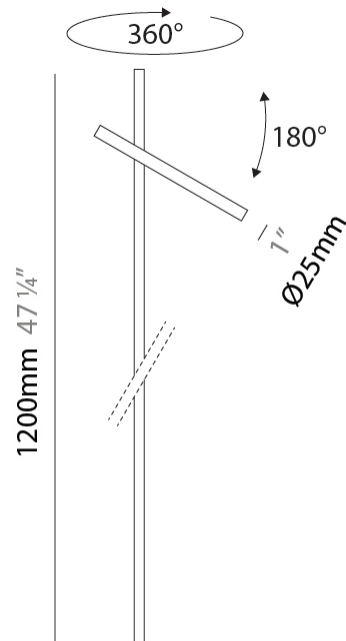

PROJECT
TYPE
SPECIFIER
QUANTITY
DATE

SHANGHAI POST

E9B243-

base number   Color   Finish
Temperature   Options

1. To build a product code in our configurator select the specify button on the base model # product page
2. To build a manual product code on this datasheet choose from the options listed below in blue font and add the suffix to the base model #

GENERAL

Series: Shanghai
Brand: Platek
Division: Exterior
Mounting Type: Post
Mounting Location: Above Ground
Subcategory: Bollard - Garden

PHYSICAL

Shape: Abstract
Diameter (mm): 25
Diameter (in): 1
Height (mm): 1200
Height (in): 47 1/4
Extension (mm): 350
Extension (in): 13 3/4
Light Distribution: Direct
Screws: No visible screws
Fixture Finish: ANT / BLK / BRZ / COR / FGR / GRY / RSB / WHI
Fixture Material: Aluminum

ELECTRICAL

Lamp Type: LED
Input Wattage (W): 7.3
Total Output Wattage (W): 6.4
Dimming: Non-Dimmable
Driver Included: No
Driver Location: Remote
Driver Type: Constant Voltage - Universal
Driver Class: Class 2
Input Voltage (V): 120 - 277
Output Voltage (V): 24
Upon Request: SC power - DPH0300024ST (Phase Dimming)

LED

Color Temperature (°K): 2700 / 3000
Max. Delivered Lumen (lm): 530
Nominal Lumen (lm): 700
CRI: >90 CRI
Lamp Life (hrs): 60000

OPTICAL

Optic°: 120

RATINGS AND CERTIFICATIONS

Certified By: Certified for North American Standards
IP rating: IP65
IK Rating: IK05